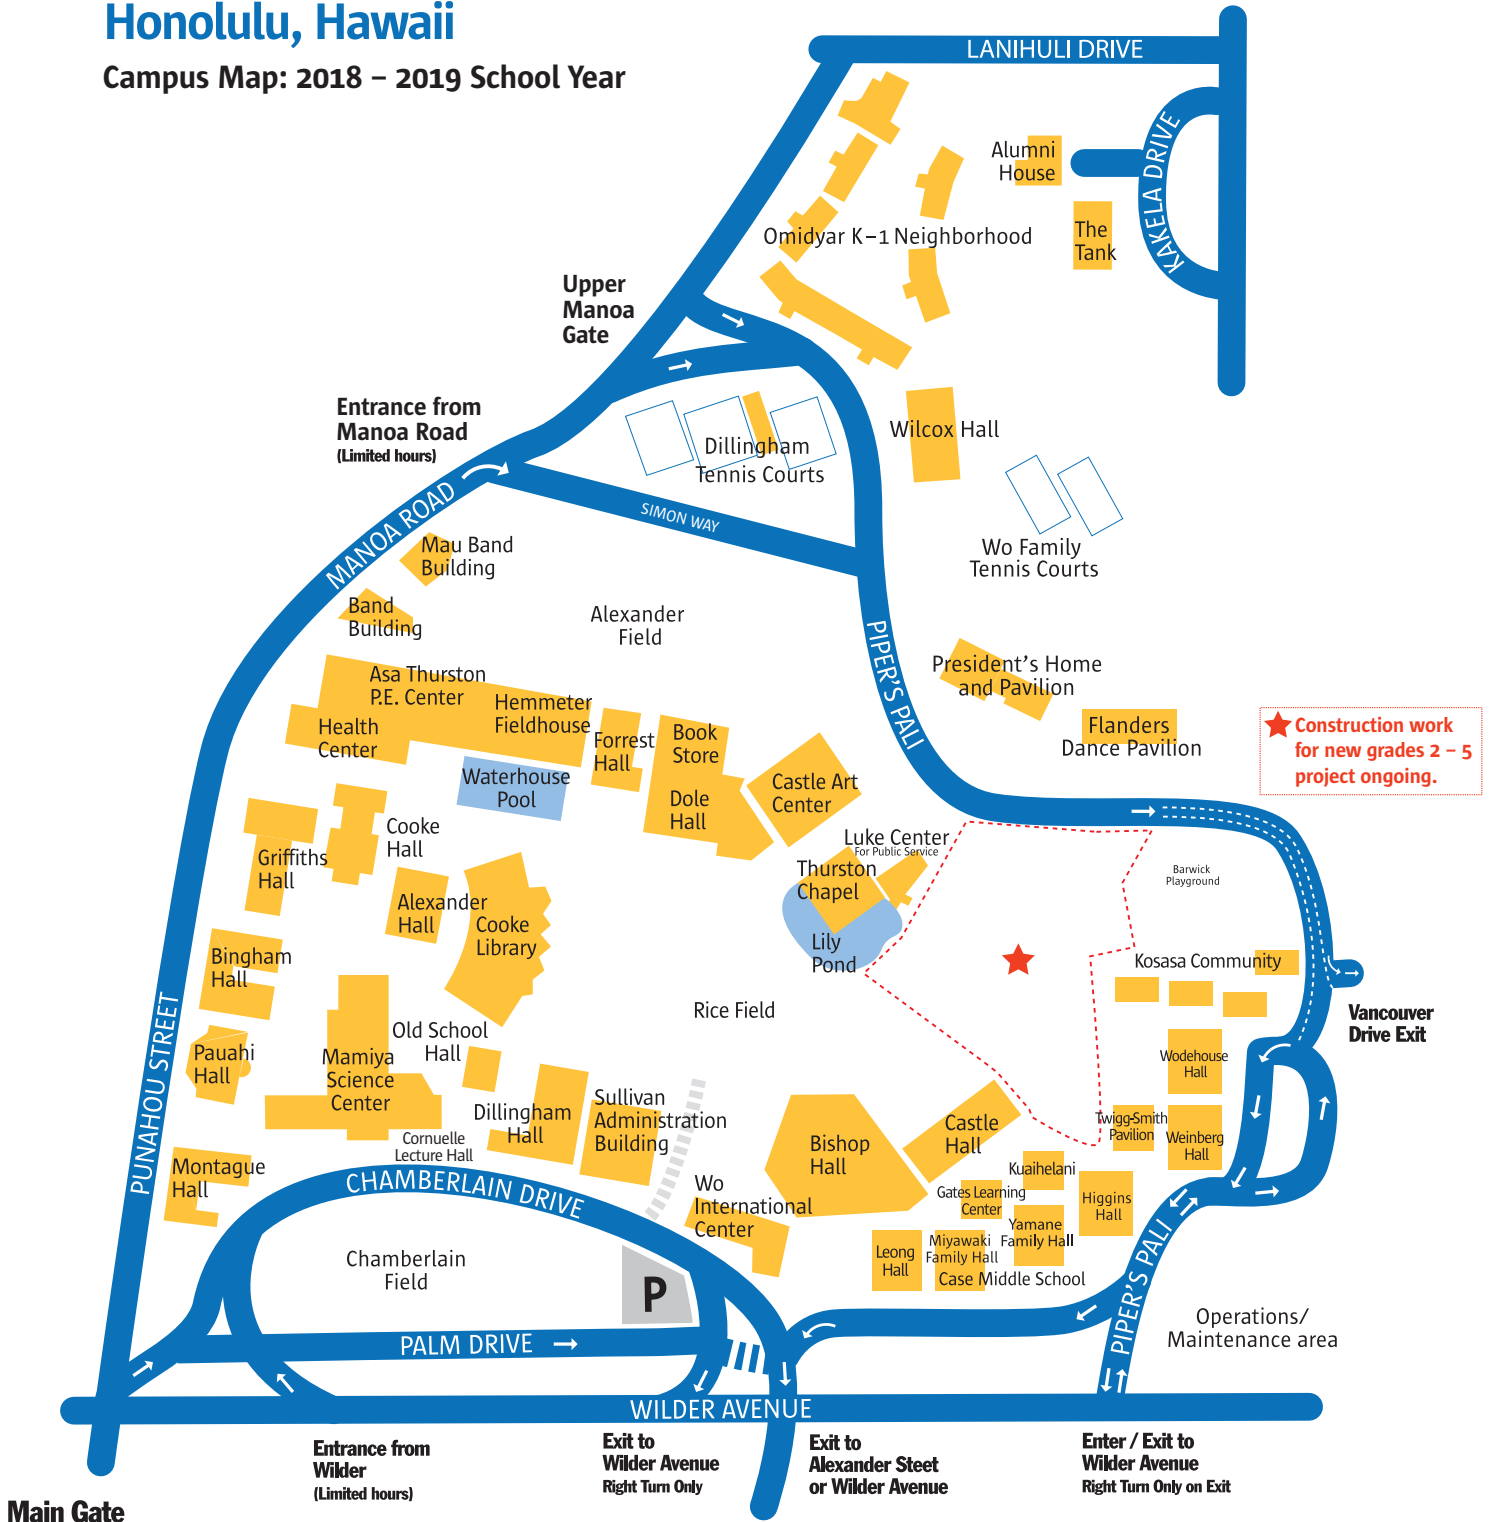

Punahou School

Honolulu, Hawaii

Campus Map: 2018 – 2019 School Year

★ Construction work for new grades 2 - 5 project ongoing.

Main Gate

Entrance from Wilder (Limited hours)

Exit to Wilder Avenue Right Turn Only

Exit to Alexander Street or Wilder Avenue

Enter / Exit to Wilder Avenue Right Turn Only on Exit

Vancouver Drive Exit

Operations/Maintenance area

P