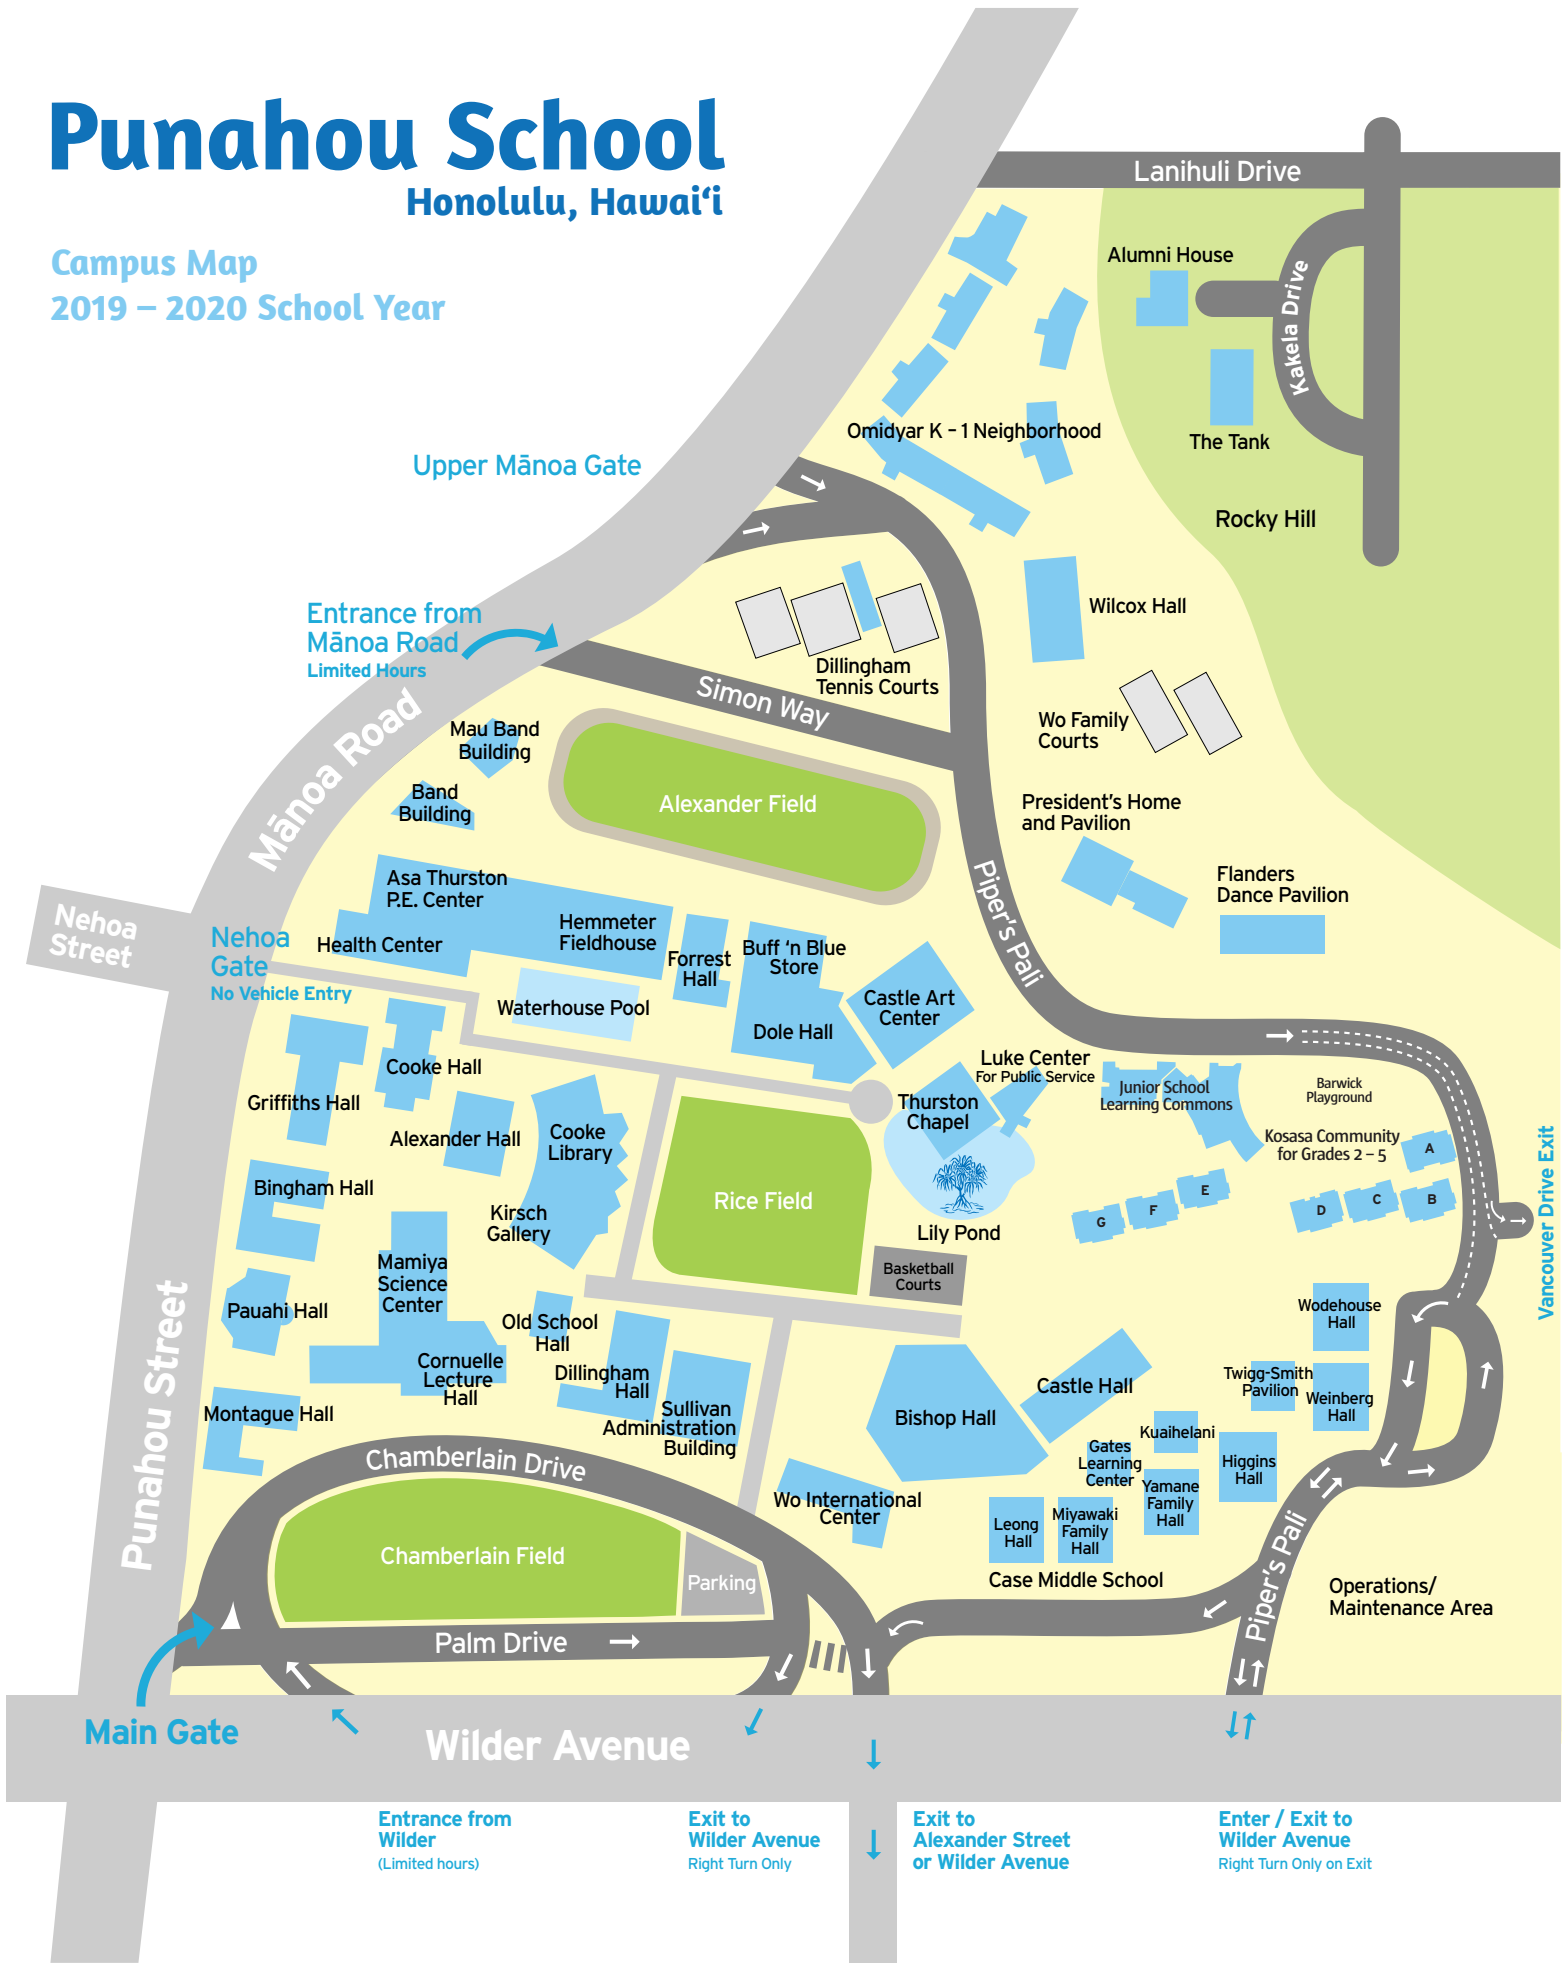

# Punahou School

## Honolulu, Hawai'i

Campus Map  
2019 – 2020 School Year

**Main Gate**

**Wilder Avenue**

Entrance from Wilder  
(Limited hours)

Exit to Wilder Avenue  
Right Turn Only

Exit to Alexander Street  
or Wilder Avenue

Enter / Exit to Wilder Avenue  
Right Turn Only on Exit