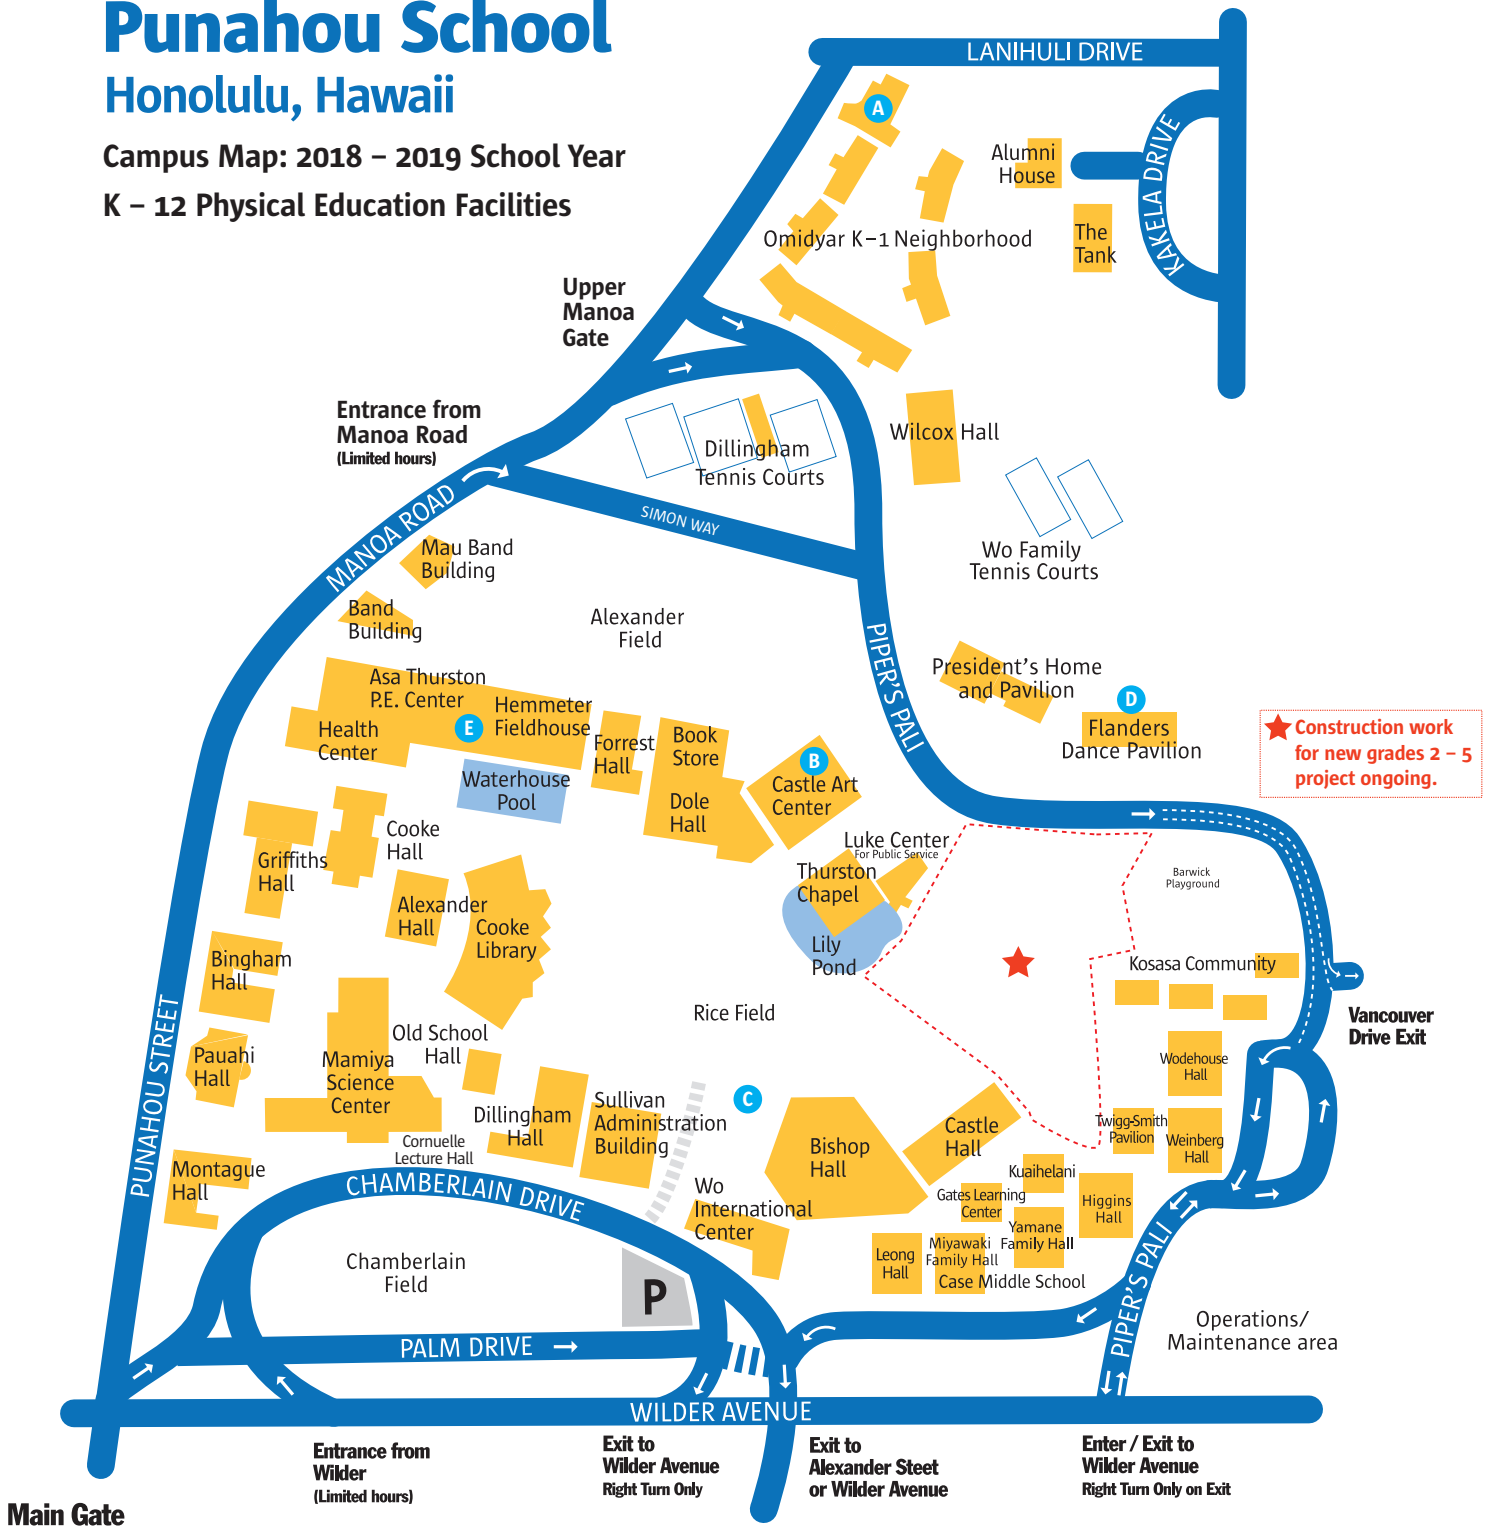

Punahou School

Honolulu, Hawaii

Campus Map: 2018 – 2019 School Year
K – 12 Physical Education Facilities

★ Construction work for new grades 2 – 5 project ongoing.

- A K – 1 PE Pavilion
- B PE Pavilion
- C Bishop Field
- D Flanders Dance Pavilion

E Asa Thurston PE Center

Directions:

- » Enter campus via the Upper Manoa Gate only. Park in provided marked stall. Security will help direct you.
- » Cross the track and enter the PE Center via the ramp marked with the Winged “O”